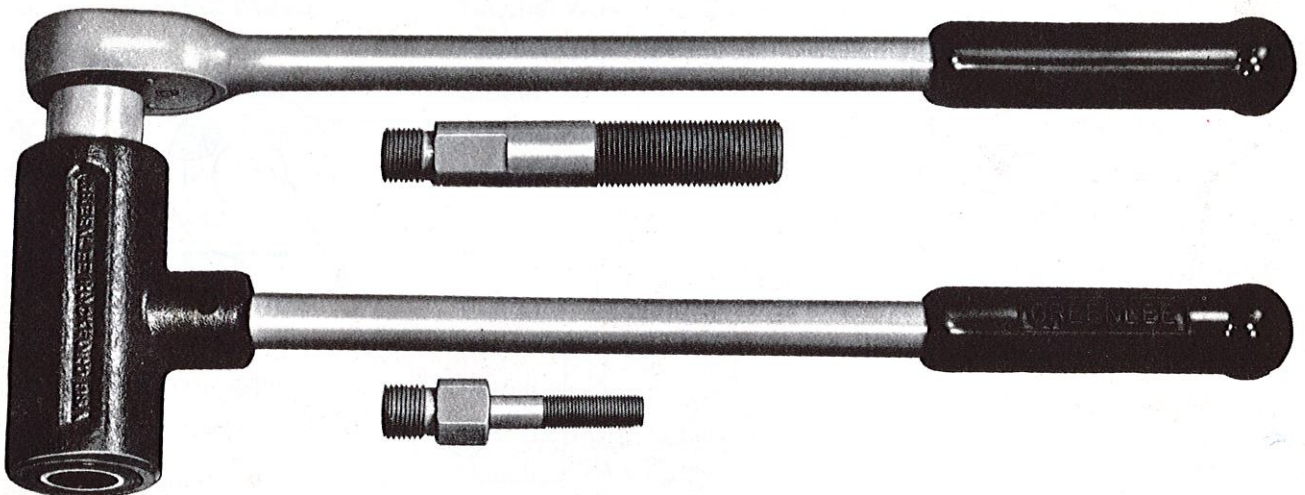

0129.

PARTS LIST
IM-670
REV. NO. 8
NOVEMBER, 1988

 **GREENLEE®**

1804 & 1806

**RATCHET KNOCKOUT
PUNCH DRIVER**

PARTS LIST

2510

PARTS LIST

1804 AND 1806 KNOCKOUT DRIVERS

KEY	CONTROL NO.	DESCRIPTION	QTY.
A	500 7179.3	No. 1806 Knockout Driver (With Punches) (Key Nos. B Thru 29)	1
B	500 2810.3	No. 1804 Knockout Driver (Without Punches) (Key Nos. 1-15)	1
1	501 2097.2	Stud, 3/8" x 3" Long	1
2	501 2098.0	Stud, Short 3/4" x 4" Long	1
4	502 0494.7	Handle Unit	1
5	501 2146.4	Ball Bearing Sleeve Unit (Includes Key Nos. 7-12 and 15)	1
6	503 0236.1	Carrying Case (Not Shown)	1
7	501 2550.8	Thrust Washer	1
8	501 2551.6	Stop Collar	1
9	501 2552.4	Spindle	1
10	501 2553.2	Sleeve	1
11	905 2813.1	Set Screw, 1/4-20 x 1/4 (Replaces 905-0368.6)	1
12	905 0680.4	Steel Ball, 5/16 Dia.	19
13	502 0495.5	Ratchet Wrench Unit (Includes Grip) (Replaces 905 0891.2)	1
14		Rubber Grip (Specify Handle Diameter)	2
15	905 0007.5	Slotted Set Screw, #12-32 x 1/4	6
16	503 1756.3	Punch, 1/2 Conduit, 7/8 O.D. (Not Shown)	1
17	501 4722.6	Die, 3/4 Conduit, 1-3/32 O.D. (Not Shown)	1
18	500 4008.1	Punch, 3/4 Conduit, 1-3/32 O.D. (Not Shown)	1
19	500 6972.1	Die, 3/4 Conduit, 1-3/32 O.D. (Not Shown)	1
20	500 4010.3	Punch, 1" Conduit, 1-11/32 O.D. (Not Shown)	1
21	500 4011.1	Die, 1" Conduit, 1-11/32 O.D. (Not Shown)	1
22	500 6974.8	Punch, 1-1/4 Conduit, 1-11/16 O.D. (Not Shown)	1
23	500 4013.8	Die, 1-1/4 Conduit, 1-11/16 O.D. (Not Shown)	1
24	500 6978.0	Punch, 1-1/2 Conduit, 1-15/16 O.D. (Not Shown)	1
25	500 4061.8	Die, 1-1/2 Conduit, 1-15/16 O.D. (Not Shown)	1
26	500 4062.6	Punch, 2" Conduit, 2-13/32 O.D. (Not Shown)	1
27	500 4063.4	Die, 2" Conduit, 2-13/32 O.D. (Not Shown)	1
28	501 2235.5	Label, Instructions (Appears on Box Cover) (Not Shown)	1
29	501 3534.1	Decal, Caution (Appears on Sleeve) (Not Shown)	1
OPTIONAL PARTS			
30	501 7828.8	Screw, 3/8" x 3-1/2" Long Adaptor (Not Shown)	1
31	501 8276.5	Screw, 1/4" x 2-3/4" Long Adaptor (Not Shown)	1