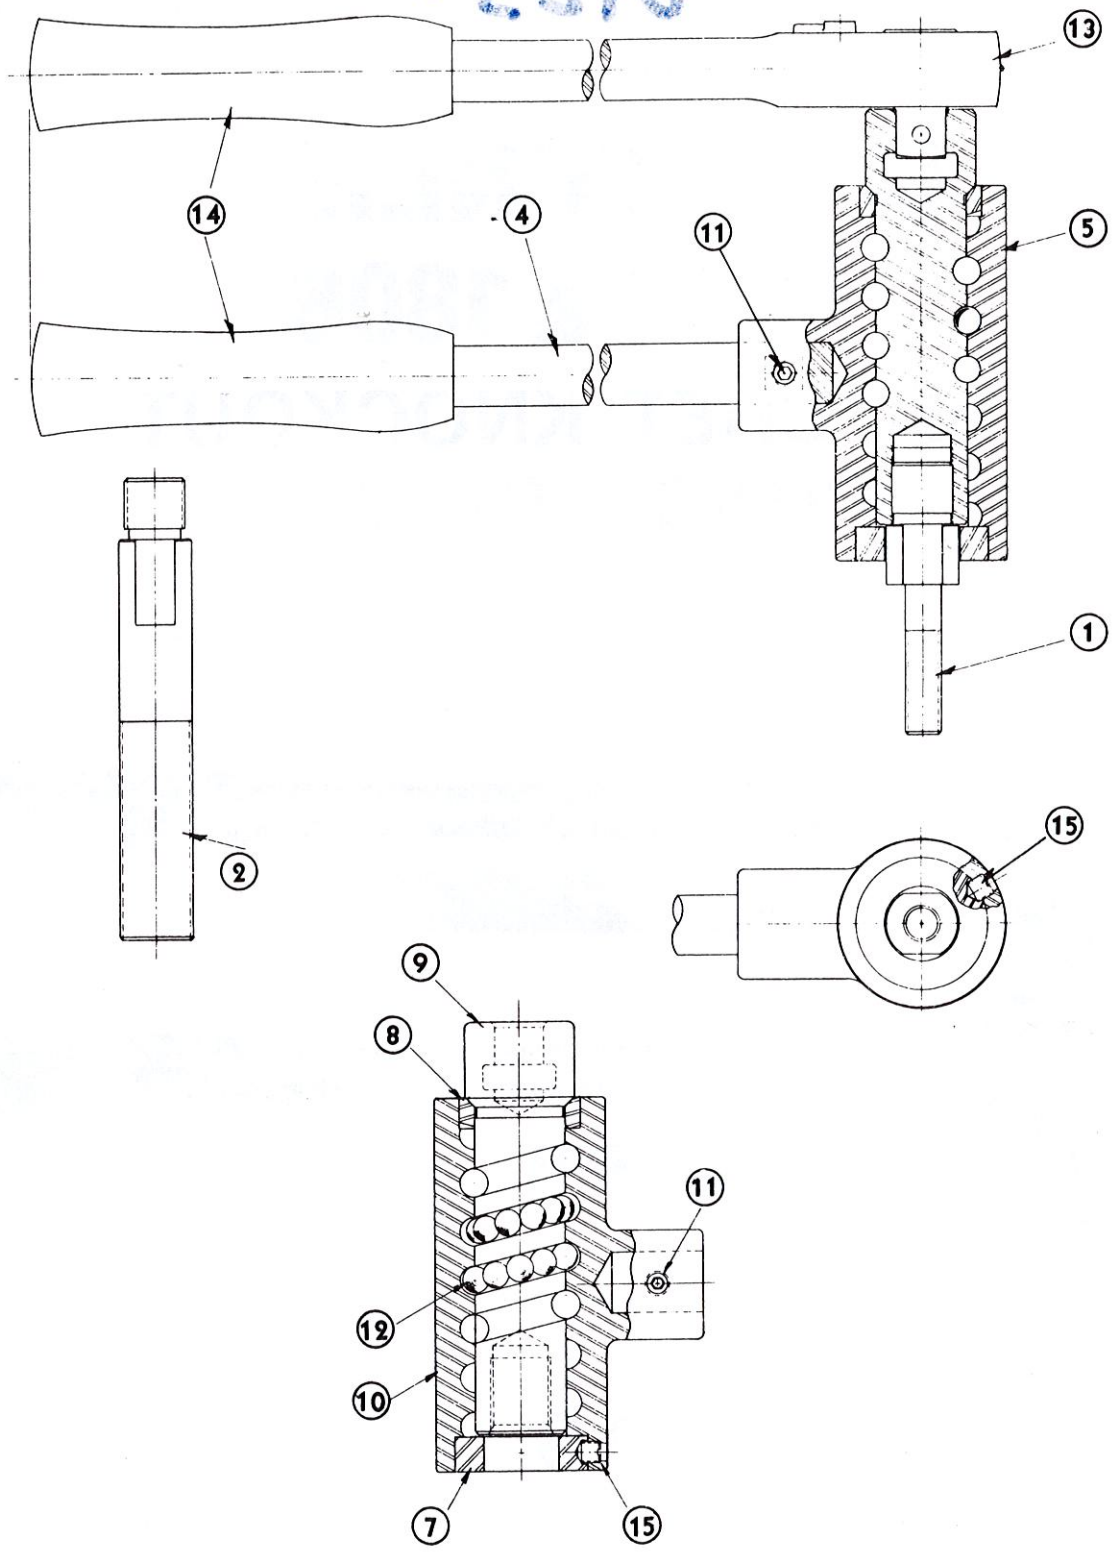

0129.

PARTS LIST
IM-670
REV. NO. 8
NOVEMBER, 1988

 **GREENLEE®**

1804 & 1806

**RATCHET KNOCKOUT
PUNCH DRIVER**

PARTS LIST

2510

PARTS LIST

1804 AND 1806 KNOCKOUT DRIVERS

KEY	CONTROL NO.	DESCRIPTION	QTY.
A	500 7179.3	No. 1806 Knockout Driver (With Punches) (Key Nos. B Thru 29)	1
B	500 2810.3	No. 1804 Knockout Driver (Without Punches) (Key Nos. 1-15)	1
1	501 2097.2	Stud, 3/8" x 3" Long	1
2	501 2098.0	Stud, Short 3/4" x 4" Long	1
4	502 0494.7	Handle Unit	1
5	501 2146.4	Ball Bearing Sleeve Unit (Includes Key Nos. 7-12 and 15)	1
6	503 0236.1	Carrying Case (Not Shown)	1
7	501 2550.8	Thrust Washer	1
8	501 2551.6	Stop Collar	1
9	501 2552.4	Spindle	1
10	501 2553.2	Sleeve	1
11	905 2813.1	Set Screw, 1/4-20 x 1/4 (Replaces 905-0368.6)	1
12	905 0680.4	Steel Ball, 5/16 Dia.	19
13	502 0495.5	Ratchet Wrench Unit (Includes Grip) (Replaces 905 0891.2)	1
14		Rubber Grip (Specify Handle Diameter)	2
15	905 0007.5	Slotted Set Screw, #12-32 x 1/4	6
16	503 1756.3	Punch, 1/2 Conduit, 7/8 O.D. (Not Shown)	1
17	501 4722.6	Die, 3/4 Conduit, 1-3/32 O.D. (Not Shown)	1
18	500 4008.1	Punch, 3/4 Conduit, 1-3/32 O.D. (Not Shown)	1
19	500 6972.1	Die, 3/4 Conduit, 1-3/32 O.D. (Not Shown)	1
20	500 4010.3	Punch, 1" Conduit, 1-11/32 O.D. (Not Shown)	1
21	500 4011.1	Die, 1" Conduit, 1-11/32 O.D. (Not Shown)	1
22	500 6974.8	Punch, 1-1/4 Conduit, 1-11/16 O.D. (Not Shown)	1
23	500 4013.8	Die, 1-1/4 Conduit, 1-11/16 O.D. (Not Shown)	1
24	500 6978.0	Punch, 1-1/2 Conduit, 1-15/16 O.D. (Not Shown)	1
25	500 4061.8	Die, 1-1/2 Conduit, 1-15/16 O.D. (Not Shown)	1
26	500 4062.6	Punch, 2" Conduit, 2-13/32 O.D. (Not Shown)	1
27	500 4063.4	Die, 2" Conduit, 2-13/32 O.D. (Not Shown)	1
28	501 2235.5	Label, Instructions (Appears on Box Cover) (Not Shown)	1
29	501 3534.1	Decal, Caution (Appears on Sleeve) (Not Shown)	1
OPTIONAL PARTS			
30	501 7828.8	Screw, 3/8" x 3-1/2" Long Adaptor (Not Shown)	1
31	501 8276.5	Screw, 1/4" x 2-3/4" Long Adaptor (Not Shown)	1